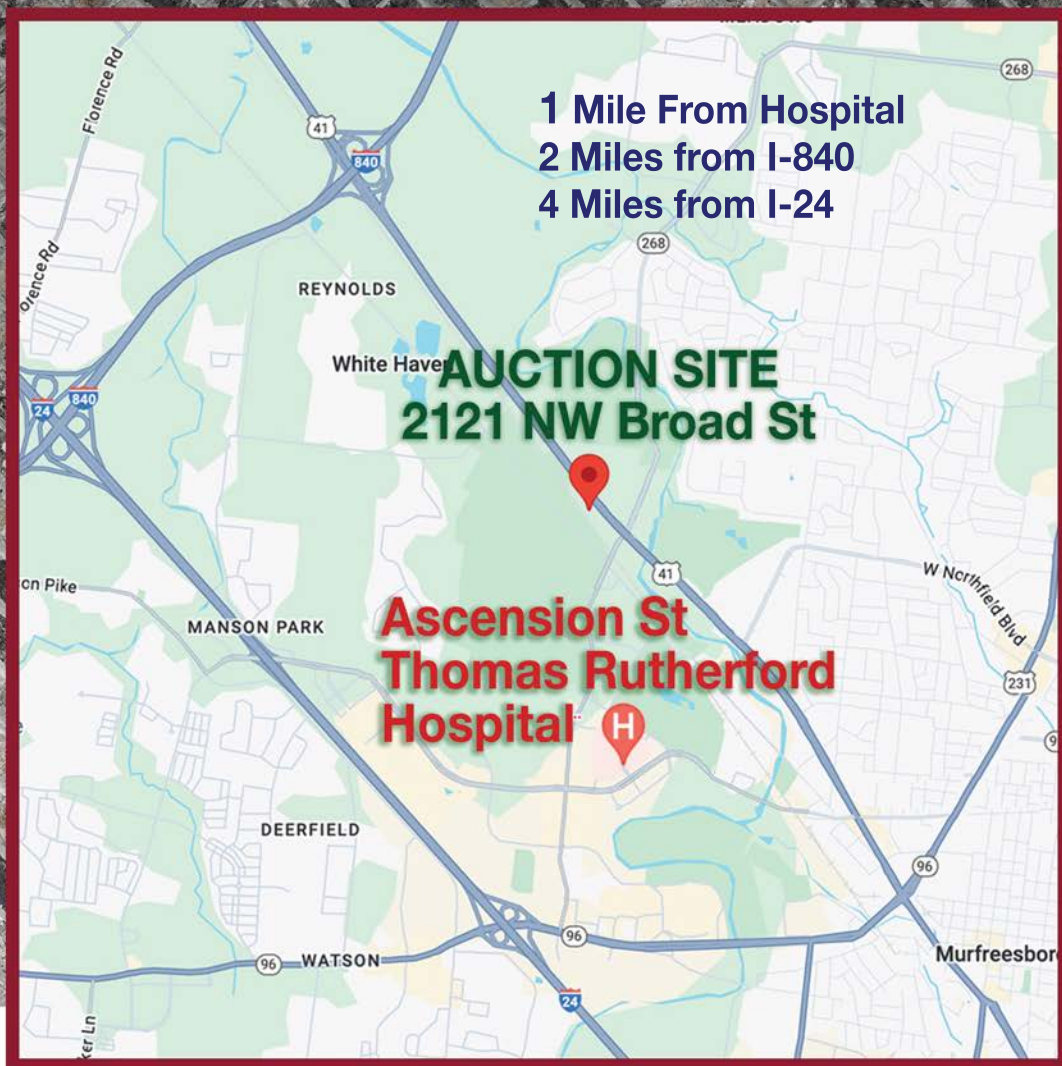

MAP

AUCTION LOCATION - GPS ADDRESS: 2121 NW Broad Street, Murfreesboro, TN
AUCTION SITE DIRECTIONS: From I-24, exit 78 to 96, go east 2 mi. to 41, go north 2.5 mi. to property. From I-840, exit 55 take 41 south, 2 mi. to property.